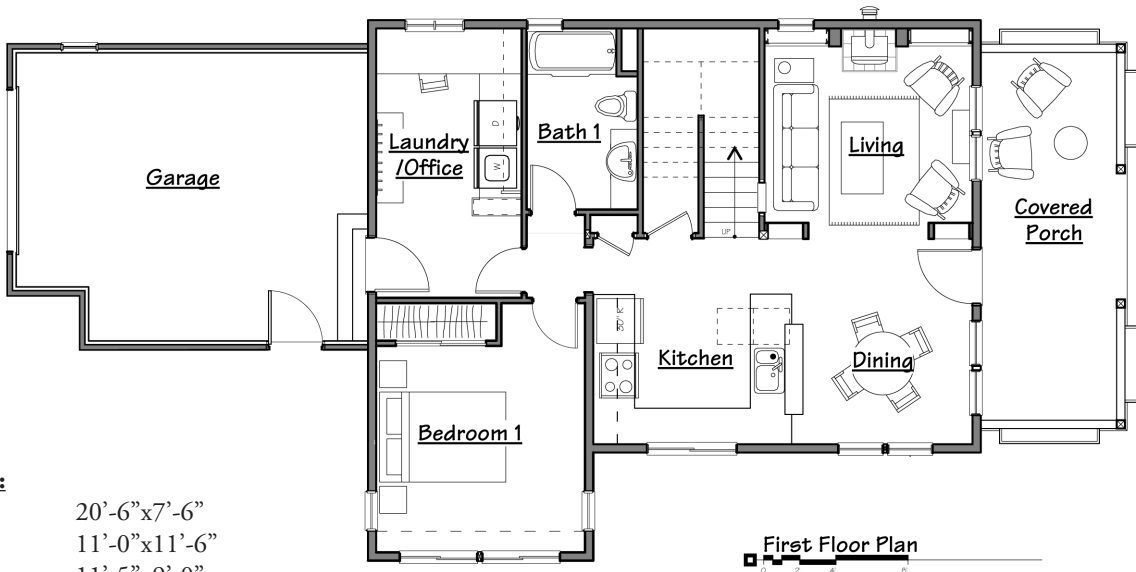

# Inglenook

A not so traditional Carmel neighborhood  
[www.inglenookcarmel.com](http://www.inglenookcarmel.com)

**First Floor:**

Porch	20'-6" x 7'-6"
Living	11'-0" x 11'-6"
Dining	11'-5" x 9'-0"
Kitchen	11'-5" x 11'-0"
Bedroom 1	11'-5" x 11'-6"
Bath 1	full
Laundry	8'-0" x 15'-0"

**Second Floor:**

Bedroom 2	13'-0" x 11'-4"
Bath 2	3/4
Bedroom 3	15'-8" x 12'-6"

“Ellis”