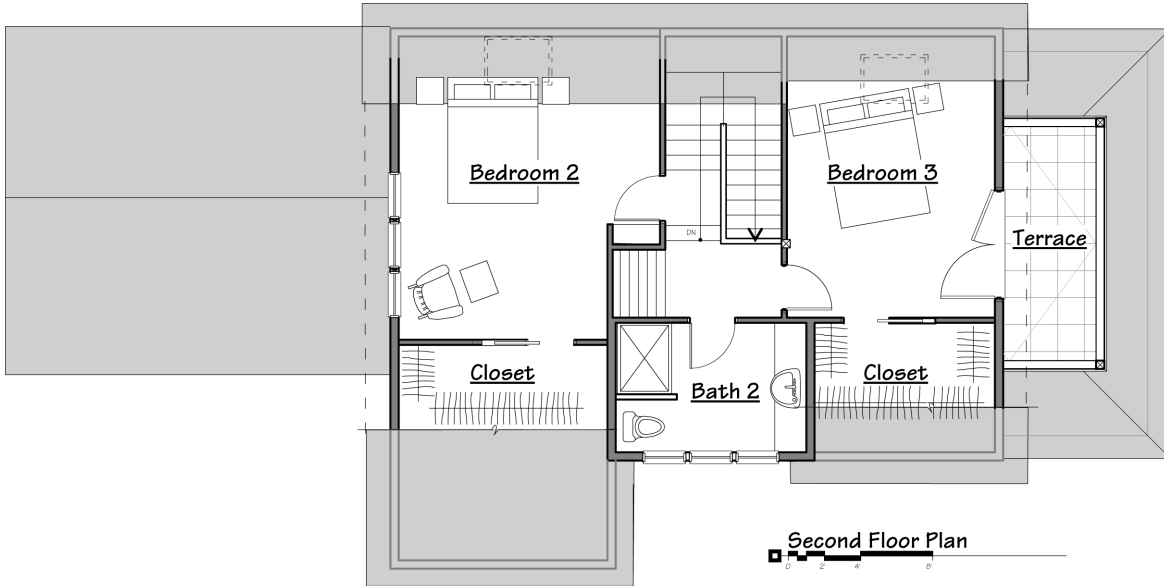

# Inglenook

A not so traditional Carmel neighborhood  
[www.inglenookcarmel.com](http://www.inglenookcarmel.com)

**First Floor:**

Porch	20'-6" x 7'-6"
Living	11'-0" x 11'-6"
Dining	11'-5" x 9'-0"
Kitchen	11'-5" x 11'-0"
Bedroom 1	11'-5" x 11'-6"
Bath 1	full
Laundry	8'-0" x 15'-0"

**Second Floor:**

Bedroom 2	13'-0" x 11'-4"
Bath 2	3/4
Bedroom 3	15'-8" x 12'-6"

“Ellis”